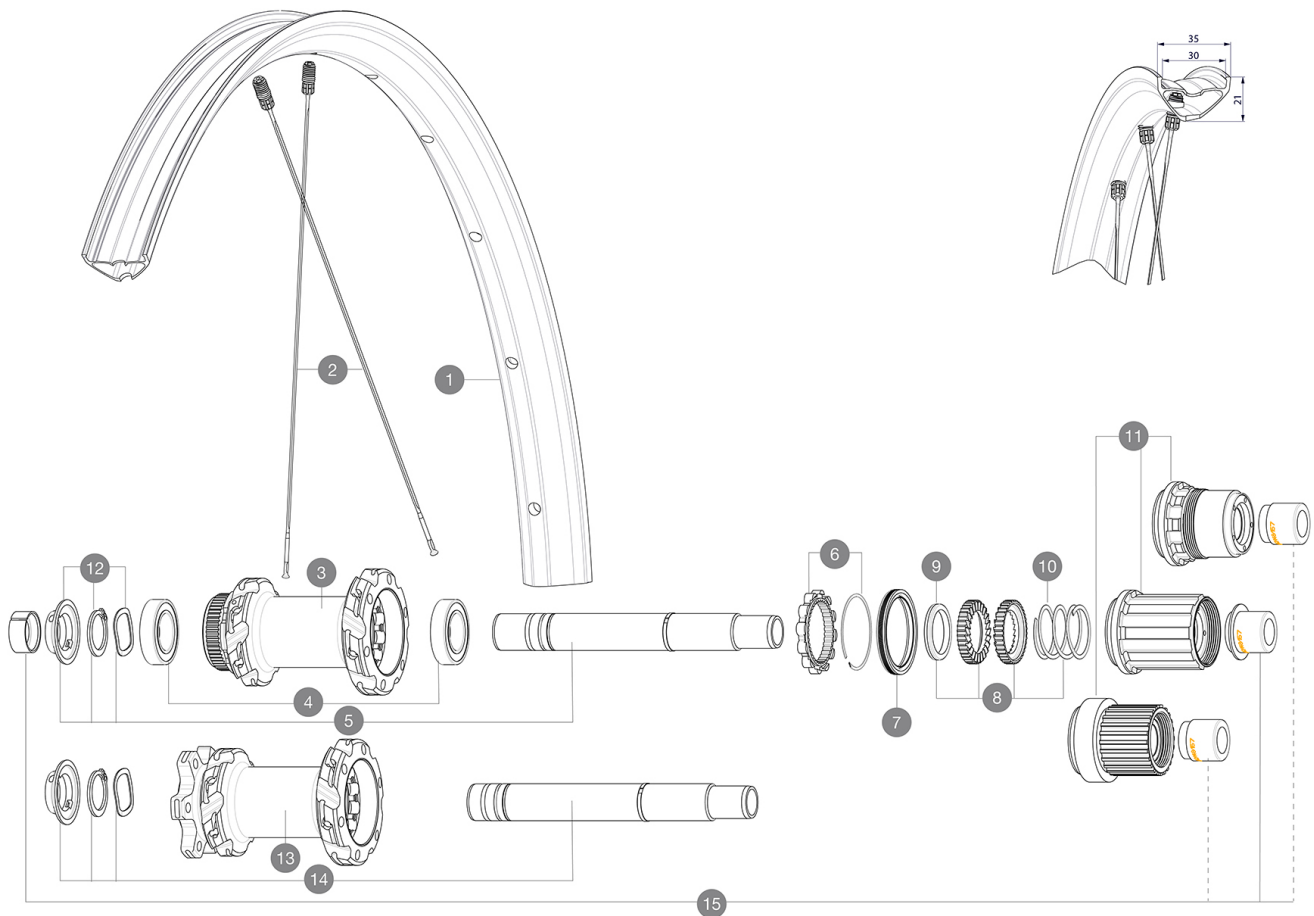

MAVIC **Crossmax XL 29**

ASTM CATEGORY 4 : ENDURO AND TRAIL RIDING

For a longer longevity of the wheel, Mavic recommends that the total weight supported by the wheels doesn't exceed 120kg, bike included

Recommended tyre sizes: 60mm to 76mm (2.35" to 3.0")

REFERENCES WHEELS

R37112 Crossmax XL 29 Rr Bst*

R39182 Crossmax XL 29 DCL Rr Bst MS*

R37792 Crossmax XL 29 Rr Bst XD*

RIMS

&NBSP;:

1	V3766015	Kit Front/Rear rim Crossmax XL 29" MY21

SPOKES

2	V2388301	Kit 12 Front/Rear Crossmax SL/SLS/XL/XLS 29" butted spoke 2

HUB SHELLS

3	N/A	HUB BODY
4	M40076	HUB BEARINGS 17x30x7 6903 x 2
5	V2375701	Kit ID360 148 DCL axle with circlip
6	V2252701	KIT ID360 INSERT SHAPED EAR LOBE > 2017
7	V2251601	KIT ID360 SEAL + GREASE
8	V2375201	KIT ID360 24 TEETH 2 RATCHET + MTB SPRING + PAD (specific)
9	V2375401	KIT ID360 MTB 24T 3 NOISE REDUCING PADS
10	V2372901	KIT 3 ID360 MTB SPRINGS
11	V3990101	MicroSpline MTB Freewheel Body ID360
11	V3780101	HG9 Alloy MTB Freewheel Body ID360
11	V3740101	XD MTB Freewheel Body ID360
12	V2373001	KIT ADJUST. SYSTEM QRM AUTO ID360 for 17x30x7 bearing
13	N/A	HUB BODY
14	V2372201	KIT ID360 148 D6T AXLE WITH CLIP
15	V2510701	ID360V2RrAxleAdapt12x142/148

OPTIONS

8	V2372801	KIT ID360 2x40 TEETH RATCHETS + MTB SPRING + GREASE + PAD